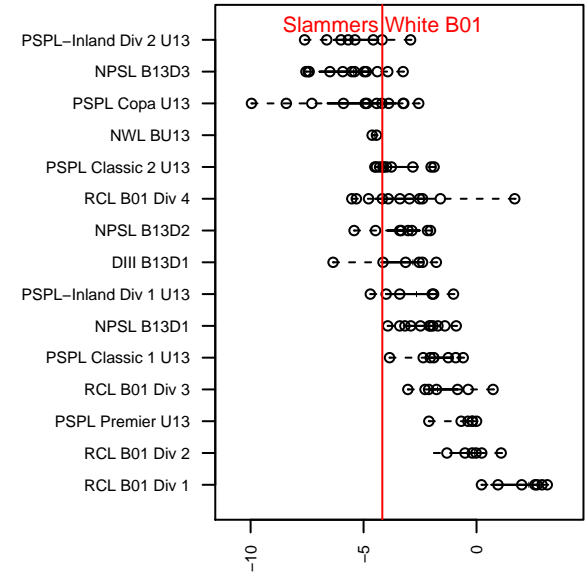

**attack and defense rating
relative to others at age
and all opponents in last 13 months**