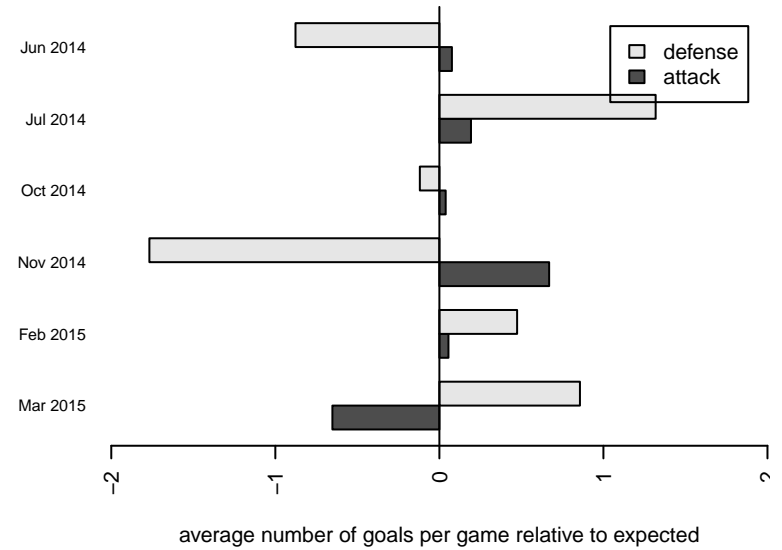

Performance relative to 13 month average