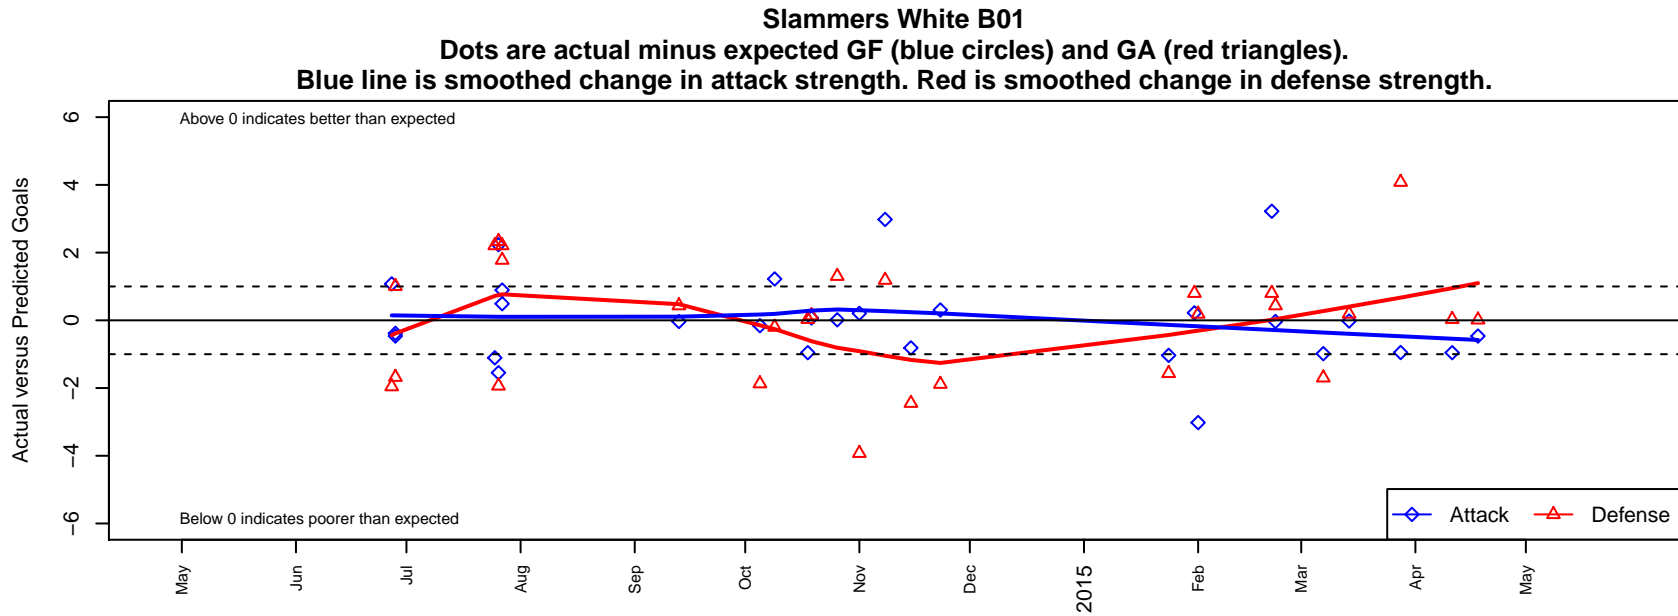

Slammers White B01

Rainier Valley Slammers
 Auburn, WA
 B01 total strength=660
 attack=0.8 defense=0.48
 fall league = RCL B01 Div 4
 spr league = Win RCL B01 Div 5
 notes= Hargett 2013

alt names used:
 RVS B01 White
 RVS Slammers B01 White
 RVS 01 White
 RVS Slammers B01 White
 RVS Slammers B01 White

Venues played:
 2014 RVS Classic BU13
 2014 Crossfire Select Cup BU13
 2014 RCL B01 Div 4
 2014 Win RCL B01 Div 5
 2014 WYS Presidents Cup B01 Division 2

**attack and defense variance (black dot)
relative to other teams
and top 10 in region**