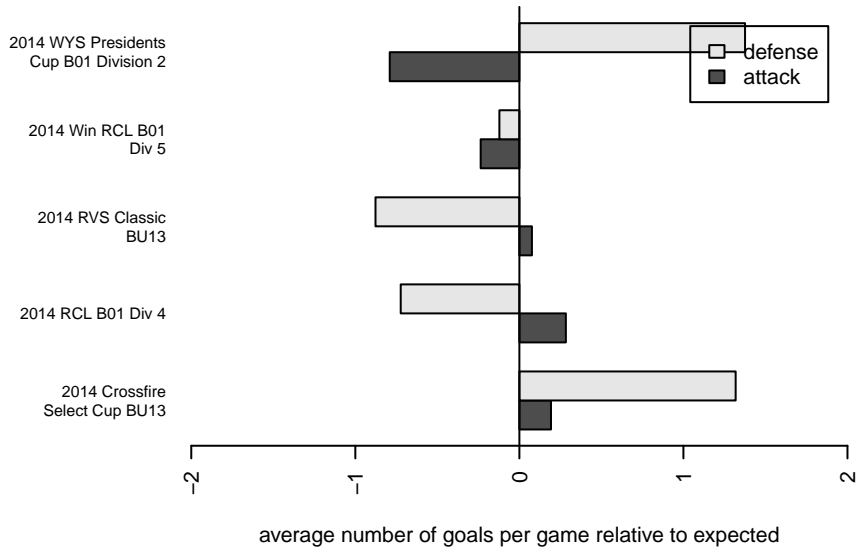

Performance relative to 13 month average